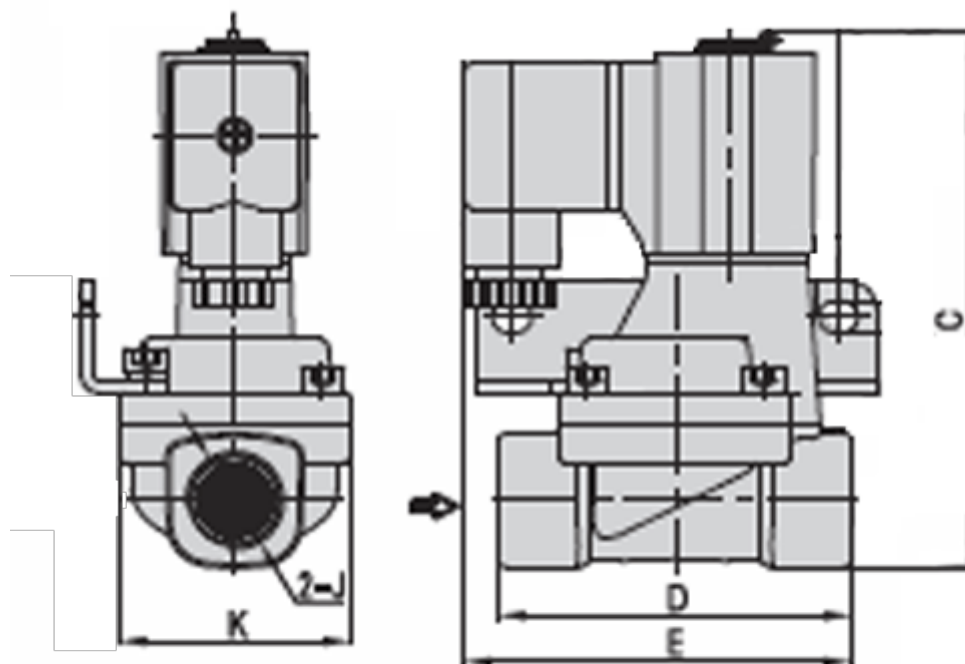

Data Sheet

Article number: 582S20020BG

Description: Fluid control valve - 2/2 NC, 2S20020BG - 24VDC
port 3/4" - orifice 20 internally piloted, stainless steel

Measures

C = 115.4

D = 82

E = 78.5

J = G 3/4"

K = 53